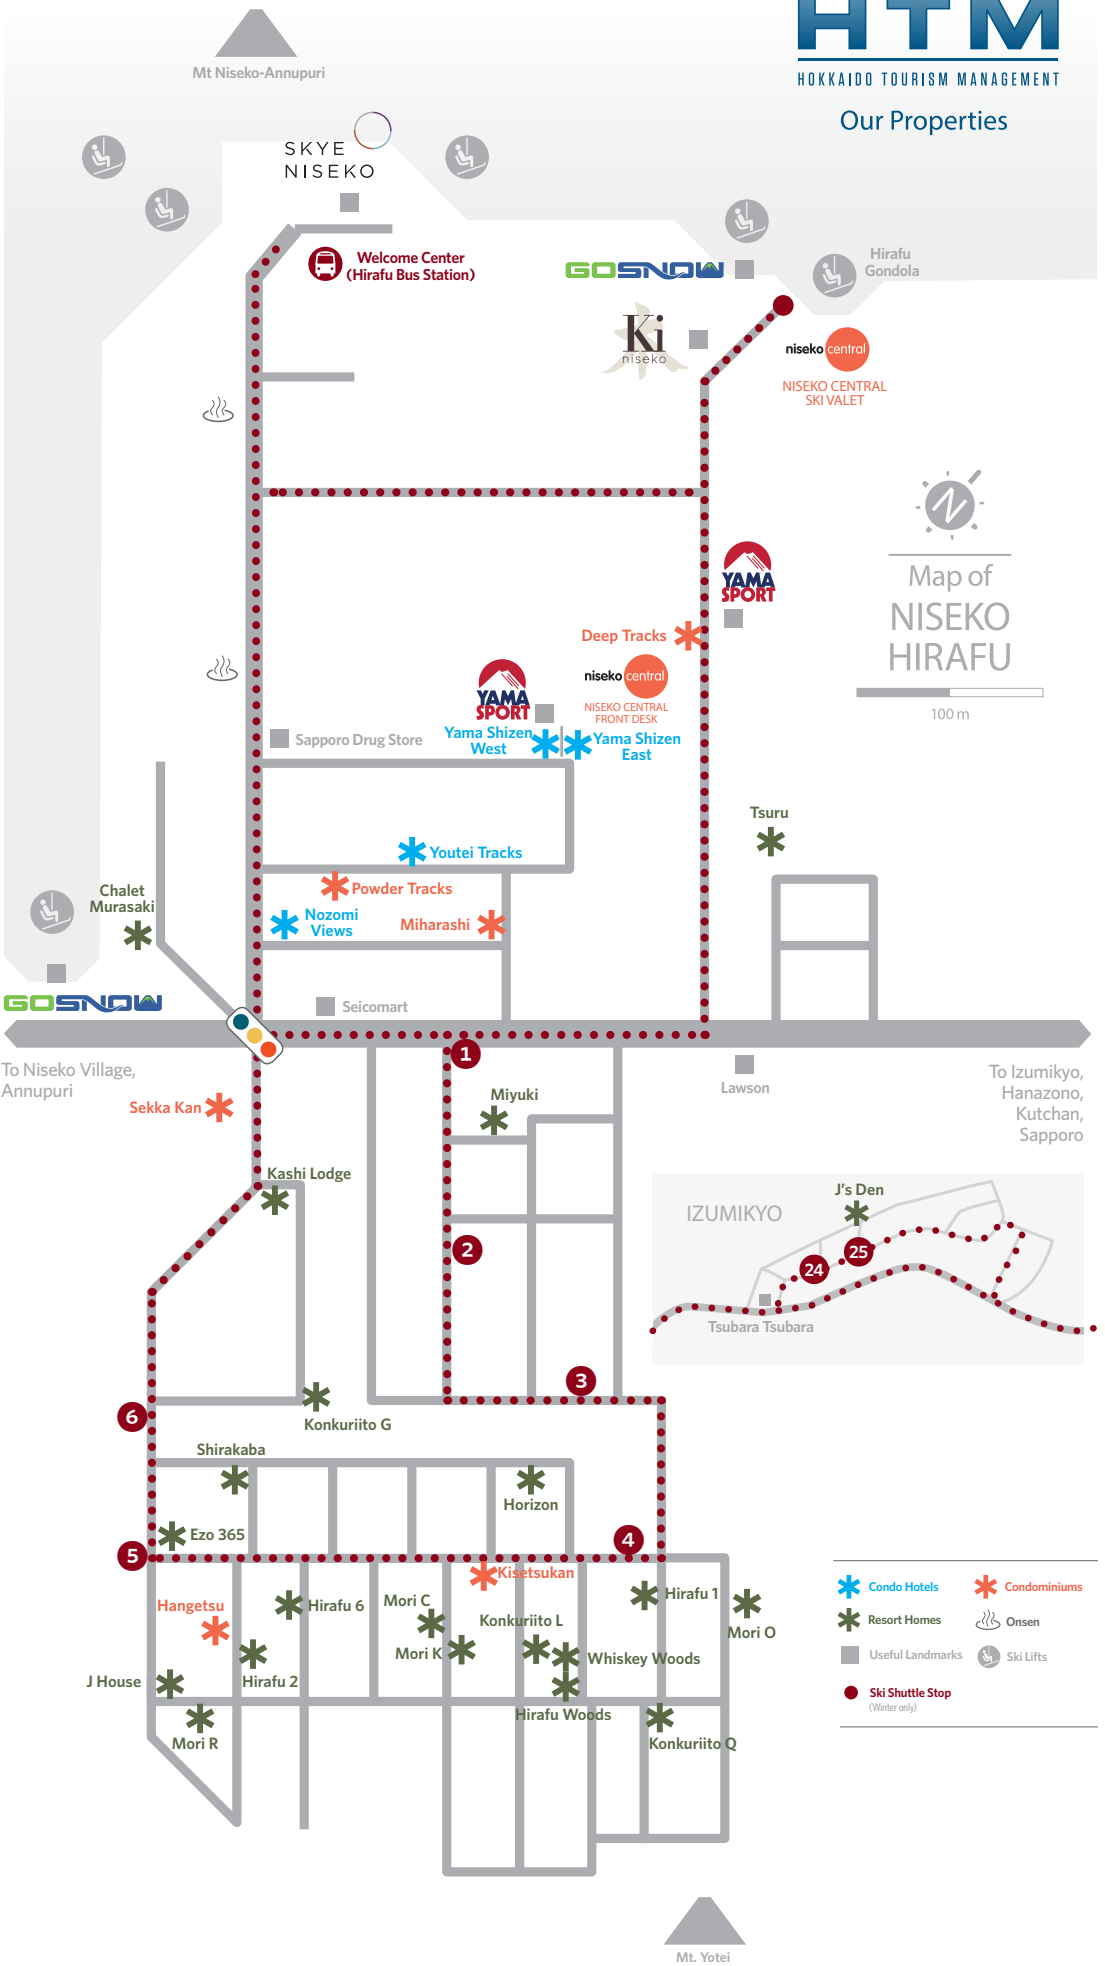

## Our Properties

Map of  
NISEKO  
HIRAFU

100 m

- \* Condo Hotels
- \* Condominiums
- \* Resort Homes
- Onsen
- Useful Landmarks
- Ski Lifts
- Ski Shuttle Stop  
(Winter only)

Mt Niseko-Annupuri

SKYE  
NISEKO

Welcome Center  
(Hirafu Bus Station)

GOSNOW

Hirafu  
Gondola

Ki  
niseko

niseko central  
NISEKO CENTRAL  
SKI VALET

YAMA  
SPORT

Deep Tracks

niseko central  
NISEKO CENTRAL  
FRONT DESK

Sapporo Drug Store

YAMA  
SPORT  
Yama Shizen  
West

Yama Shizen  
East

Tsuru

Chalet  
Murasaki

GOSNOW

Seicomart

To Niseko Village,  
Annupuri

Sekka Kan

Miyuki

Lawson

To Izumikyo,  
Hanazono,  
Kutchan,  
Sapporo

Mt. Yotei