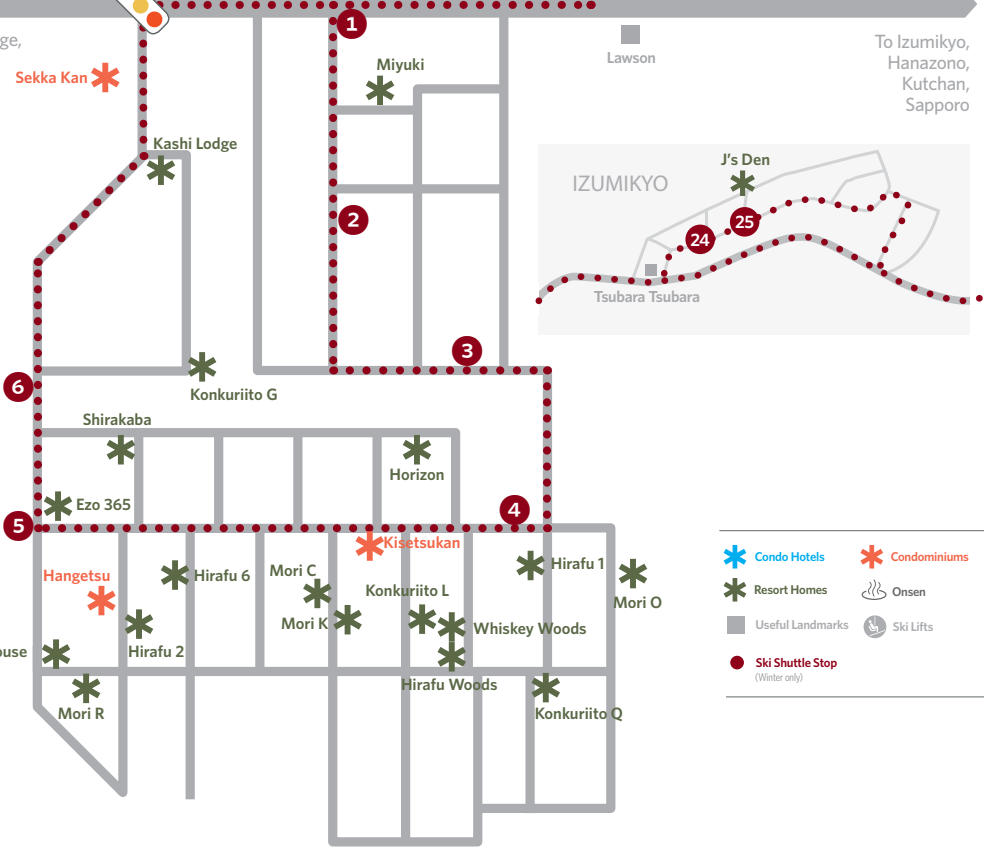

## Our Properties

Map of  
NISEKO  
HIRAFU

100 m

- \* Condo Hotels
- \* Condominiums
- \* Resort Homes
- Onsen
- Useful Landmarks
- Ski Lifts
- Ski Shuttle Stop  
(Winter only)

Mt Niseko-Annupuri

SKYE  
NISEKO

Welcome Center  
(Hirafu Bus Station)

GOSNOW

Hirafu  
Gondola

Ki  
niseko

niseko central  
NISEKO CENTRAL  
SKI VALET

YAMA  
SPORT

Deep Tracks

niseko central  
NISEKO CENTRAL  
FRONT DESK

Sapporo Drug Store

YAMA  
SPORT  
Yama Shizen  
West

Yama Shizen  
East

Tsuru

Chalet  
Murasaki

GOSNOW

Seicomart

To Niseko Village,  
Annupuri

Sekka Kan

Miyuki

Lawson

To Izumikyo,  
Hanazono,  
Kutchan,  
Sapporo

Mt. Yotei